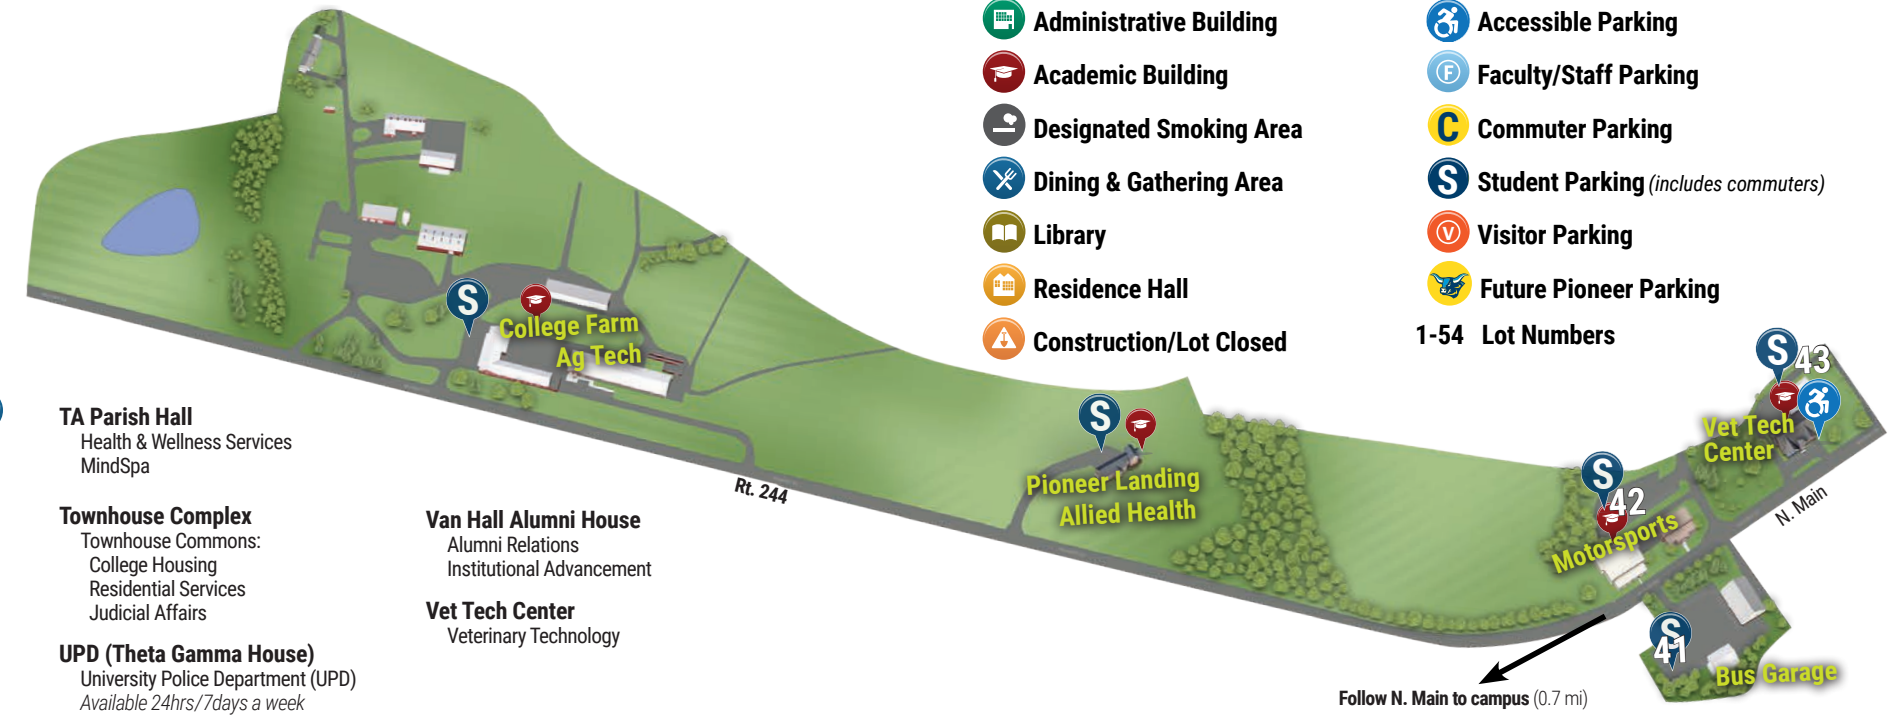

- Physical & Health Sciences (PHS)**  
Nursing  
Physical & Life Sciences
- Pioneer Center**  
Pioneer Cuts: Barbershop/Styling Space  
Pioneer Dance Studio  
Pioneer Fitness Center  
The Rock Band Room  
The Underground Gaming Arena
- Pioneer Landing**  
Allied Health:  
Diagnostic Medical Sonography  
Health Information Technology  
Radiologic Technology
- Student Leadership Center (SLC)**  
Admissions  
Campus Store  
Career Development  
Center for Civic Leadership  
Center for Intercultural Unity/Title IX  
Climbing Wall  
Enrollment Management  
Ever Green Cafe & Refresh  
The Oasis  
Office of International Student Services  
Student Affairs  
Student Engagement & Orientation  
Student Senate Offices

- TA Parish Hall**  
Health & Wellness Services  
MindSpa
- Townhouse Complex**  
Townhouse Commons:  
College Housing  
Residential Services  
Judicial Affairs
- UPD (Theta Gamma House)**  
University Police Department (UPD)  
Available 24hrs/7days a week

- Van Hall Alumni House**  
Alumni Relations  
Institutional Advancement
- Vet Tech Center**  
Veterinary Technology

**KEY**

- Visitor Reception
- Administrative Building
- Academic Building
- Designated Smoking Area
- Dining & Gathering Area
- Library
- Residence Hall
- Construction/Lot Closed
- Medical Services
- Accessible Parking
- Faculty/Staff Parking
- Commuter Parking
- Student Parking (includes commuters)
- Visitor Parking
- Future Pioneer Parking

1-54 Lot Numbers

Follow N. Main to campus (0.7 mi)

Take Rt. 244 to Pioneer Landing (1.2 mi) & College Farm (1.9 mi)

Take N Main St. to Motorsports Complex (0.7 mi) & Veterinary Technology Center (0.8 mi)