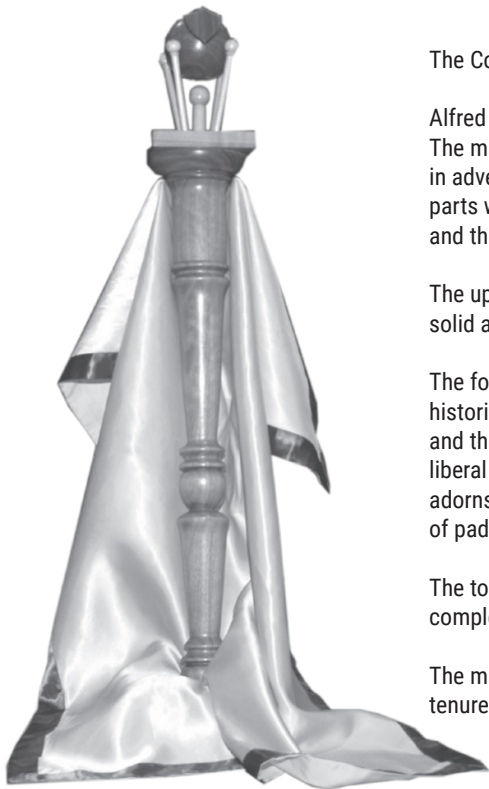

112TH ANNUAL

COMMENCEMENT

SATURDAY, MAY 13, 2023

THE ALFRED STATE MACE

The College Mace is, by tradition, a symbol of intellectual achievement.

Alfred State's mace was created by Professor Emeritus Frank H. Nye, Jr. The main body is made from walnut, a symbol of hidden wisdom, strength in adversity, and selflessness. The body of the mace is divided into three parts which represent the Triad of education – the beginning, the middle, and the completion.

The upper body of the mace is sugar maple, the symbol of purity which is solid as a rock.

The four rods stemming from the abacus of a Doric capital signify the historic academic areas of the College: agriculture, allied health, business, and the technologies. In the center is a wider rod which represents the liberal arts and sciences, the core of education. The College seal which adorns the front of the mace represents cultural diversity; the seal is made of padouk, a rare wood from Malaysia.